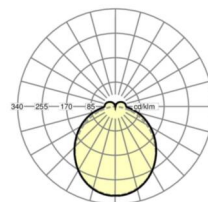

CHARACTERISTICS

Order number	18574304100
EAN number	4020863358168
Commodity code	94051190
Certification mark	IP 20, Protection class I, ENEC10 VDE, F, HACCP DIN10500/Food/IFS-application-related suitability/BRC, Indoor, CE
Impact resistance (IK rating)	IK03 (-20°C bis 35°C)
Ambient temperatur	ta -20°C to 35°C
Warranty period	5 years
State funding programs	BEG - Federal funding for efficient buildings (valid only for Germany)

ELECTRICAL ENGINEERING

Controller	Electronic driver (1 pcs.)
System output	53W
Mains voltage	230V/50Hz
Energy efficiency class/light source	C

LIGHTING TECHNOLOGY

Placement	LED, Colour rendering/Light colour CRI ≥ 80 / 4000K
Colour tolerance (MacAdam)	3SDCM
Nominal luminous flux	8739lm
LED service life	50000h L80/B10 (Tq 35°C)
Luminaire luminous efficiency	166lm/W
Beam angle	115° (C0) / 110° (C90)
UGR lat./long.	27.0 / 26.4

MECHANICS

Housing colour	traffic white RAL 9016
Dimensions (LxWxH/DxH)	1531mm x 55mm x 37mm
Weight (net)	1.9kg
Type of installation	Mounting rail system installation

Dimensions

L	1531 mm	Length
B	55 mm	Width
H	37 mm	Height

DEEP-LINK

<https://www.regiolux.de/en/article/18574304100>

Reference	LED 9000lm 840
ηLB	100 %
Φ ↓/↑	90 % / 10 %
UGR lat./long.	27.0 / 26.4